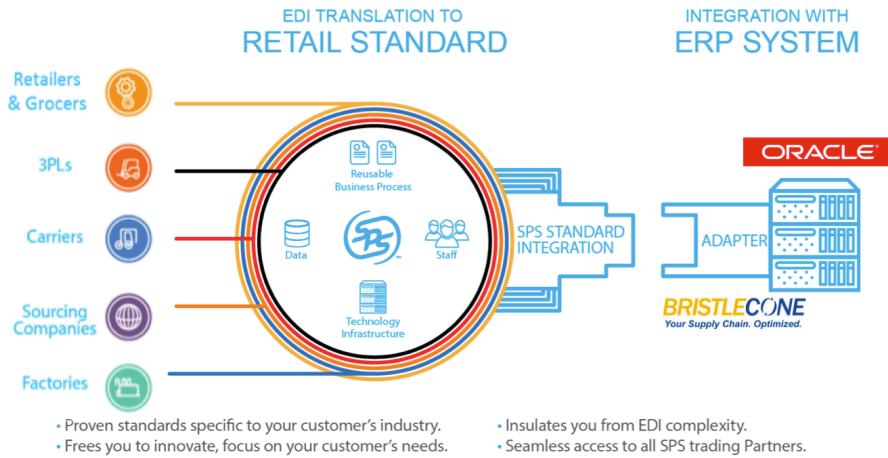

# One Connection, Limitless Growth

## Cloud Transaction Automation Solution for Oracle

"As part of managing Fruit of the Loom's broad and complex trading partner network, Bristlecone has produced the 'last mile' integration from the SPS Universal Network to our ERP, bringing agility, visibility and scalability to our business. Bristlecone's ability to maintain our daily operations will enable us to be more competitive and responsive in the market, leading to a more trusted alliance with our partners."