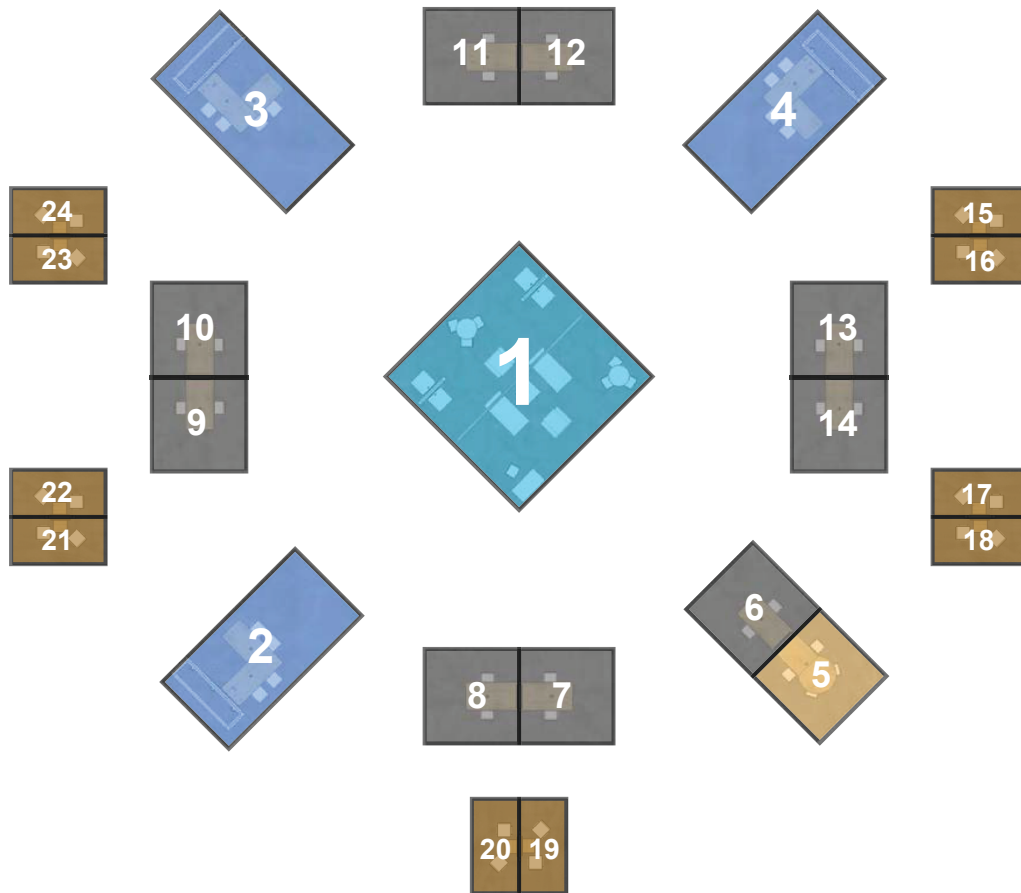

# SPS COMMERCE In:fluence<sup>17</sup>

## ENTRANCE

- |                                 |                               |                            |
|---------------------------------|-------------------------------|----------------------------|
| 1: SPS Commerce                 | 9: Mapadoc   SWK Technologies | 17: AIMS 360               |
| 2: Oracle   NetSuite            | 10: SalesPad                  | 18: Beck Consulting        |
| 3: Bristlecone                  | 11: 3PL Central               | 19: Blue Moon Industries   |
| 4: Deposco                      | 12: Christopher Morgan        | 20: zedSuite   Vision33    |
| 5: DSI                          | 13: inRiver                   | 21: Celerant               |
| 6: Navigator Business Solutions | 14: Cegid                     | 22: CartRover              |
| 7: Tribridge                    | 15: DropStream                | 23: Stitch Labs            |
| 8: FedEx                        | 16: Doppio Group   Orderful   | 24: Five Star Call Centers |